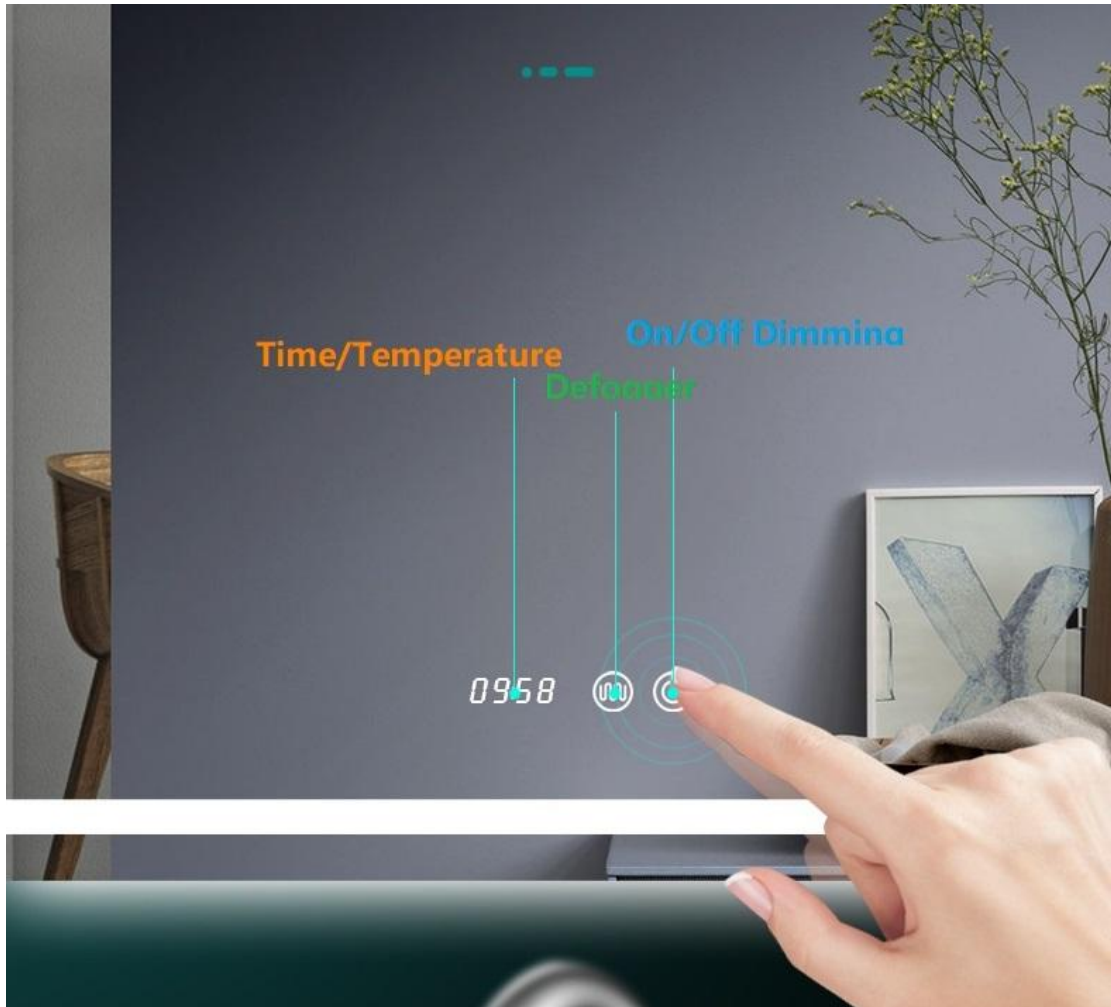

- ❖ Touch sensor with the function of On/Off
- ❖ 5mm environmental silver mirror, copper free and lead free
- ❖ Special anti-corrosion mirror treatment
- ❖ Fingerprint-free for mirror frosted area
- ❖ Rust resistant white powder coated alu base
- ❖ High brightness and homogeneous lighting
- ❖ High output SMD 2835 LEDs, Energy saving and long life of 30000 hours
- ❖ High Color Rendering Index (CRI>80), ideal for makeup application
- ❖ Built-in electronic LED driver CE / UL certificated
- ❖ IP44 waterproof
- ❖ Easy-hanging installation, and easy for maintenance
- ❖ CE RoHS certificated
- ❖ The size of **Wall Mounted LED Bathroom Mirror for Home Decoration** can be custom-made