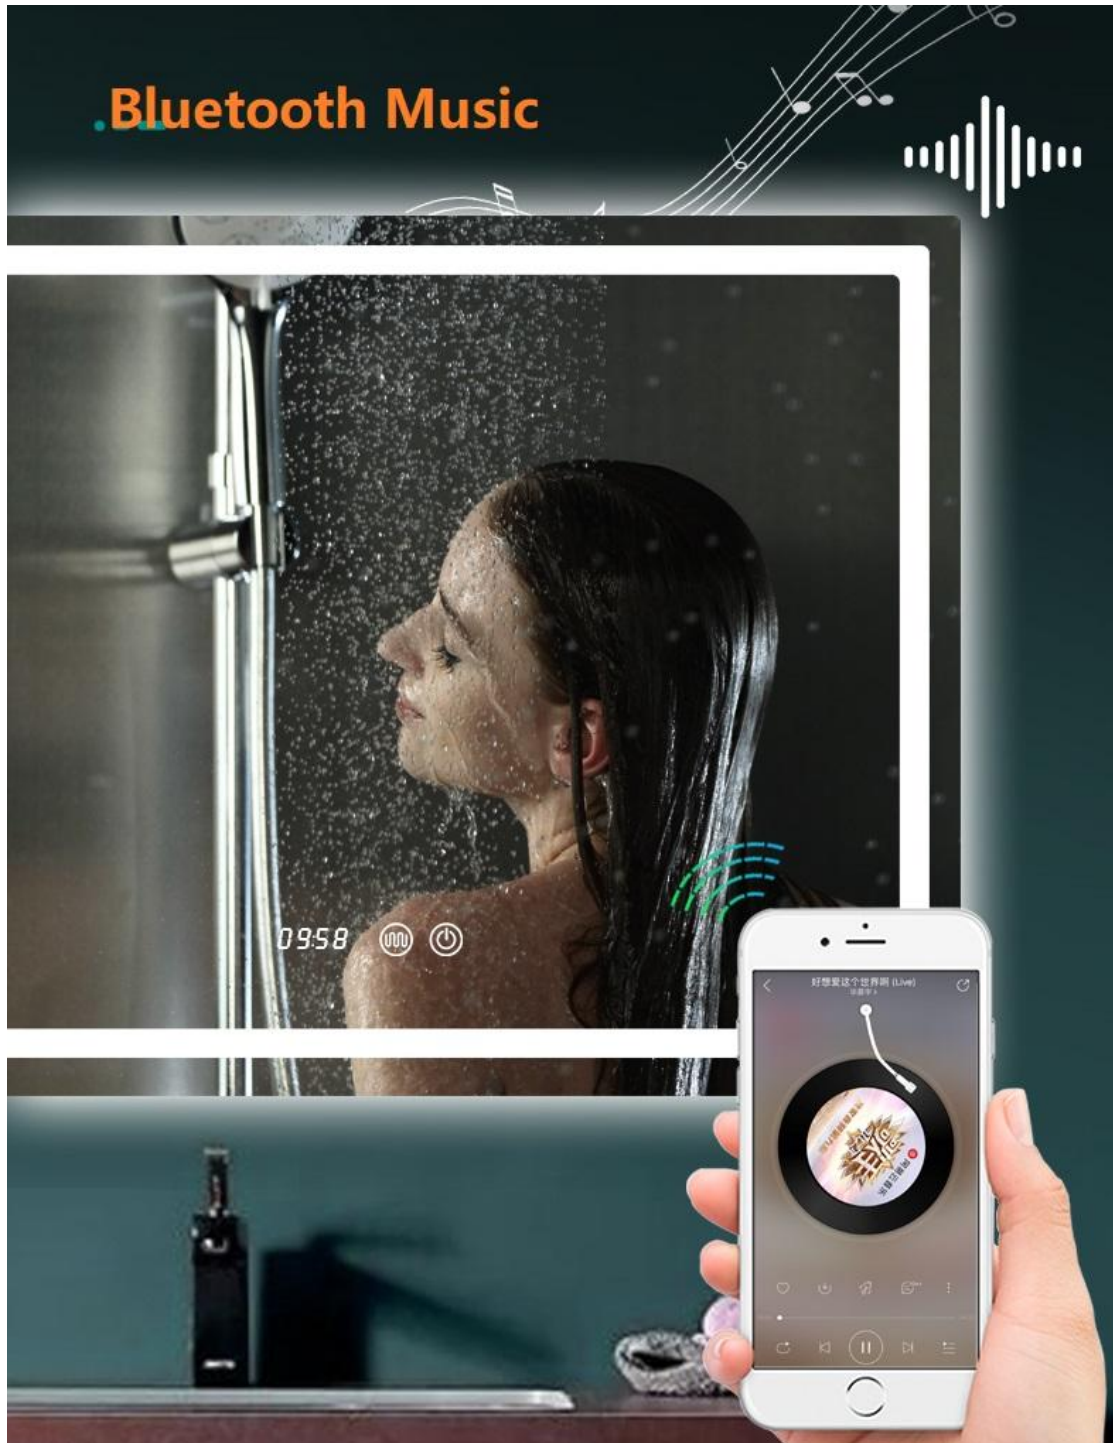

Product Feature And Application

This Classic Design is desirable and handy, **Wall Mounted LED Bathroom Mirror for Home Decoration** will highlight your bathroom decoration, increase grade and efficiency.

Feature:

- ❖ Touch sensor with the function of On/Off
- ❖ 5mm environmental silver mirror, copper free and lead free
- ❖ Special anti-corrosion mirror treatment
- ❖ Fingerprint-free for mirror frosted area
- ❖ Rust resistant white powder coated alu base
- ❖ High brightness and homogeneous lighting
- ❖ High output SMD 2835 LEDs, Energy saving and long life of 30000 hours
- ❖ High Color Rendering Index (CRI>80), ideal for makeup application
- ❖ Built-in electronic LED driver CE / UL certificated
- ❖ IP44 waterproof
- ❖ Easy-hanging installation, and easy for maintenance
- ❖ CE RoHS certificated
- ❖ The size of **Wall Mounted LED Bathroom Mirror for Home Decoration** can be custom-made

Color Rendering

OURS
High Color Rendering

OTHERS
Ordinary Low Color Rendering

Wall Mounted LED Bathroom Mirror for Home Decoration can be customized as you NEED:

Optional Functions:

- ❖ Dimming
- ❖ Anti-fogging sensor
- ❖ Explosion proof
- ❖ Three Color Temperature Changing
- ❖ Digital Clock, Temperature Display
- ❖ Bluetooth speakers--Enjoying Music when Bathing

Built-in defogger means fog free all the time

Use a defogger to avoid blurry appearance in the shower

Foggy Mirror

Anti-fog Mirror

1 Mirror, 3 colors(Optional) Color Memory Function

Change colors by smart touch button, memorize the color after staying in 30s.