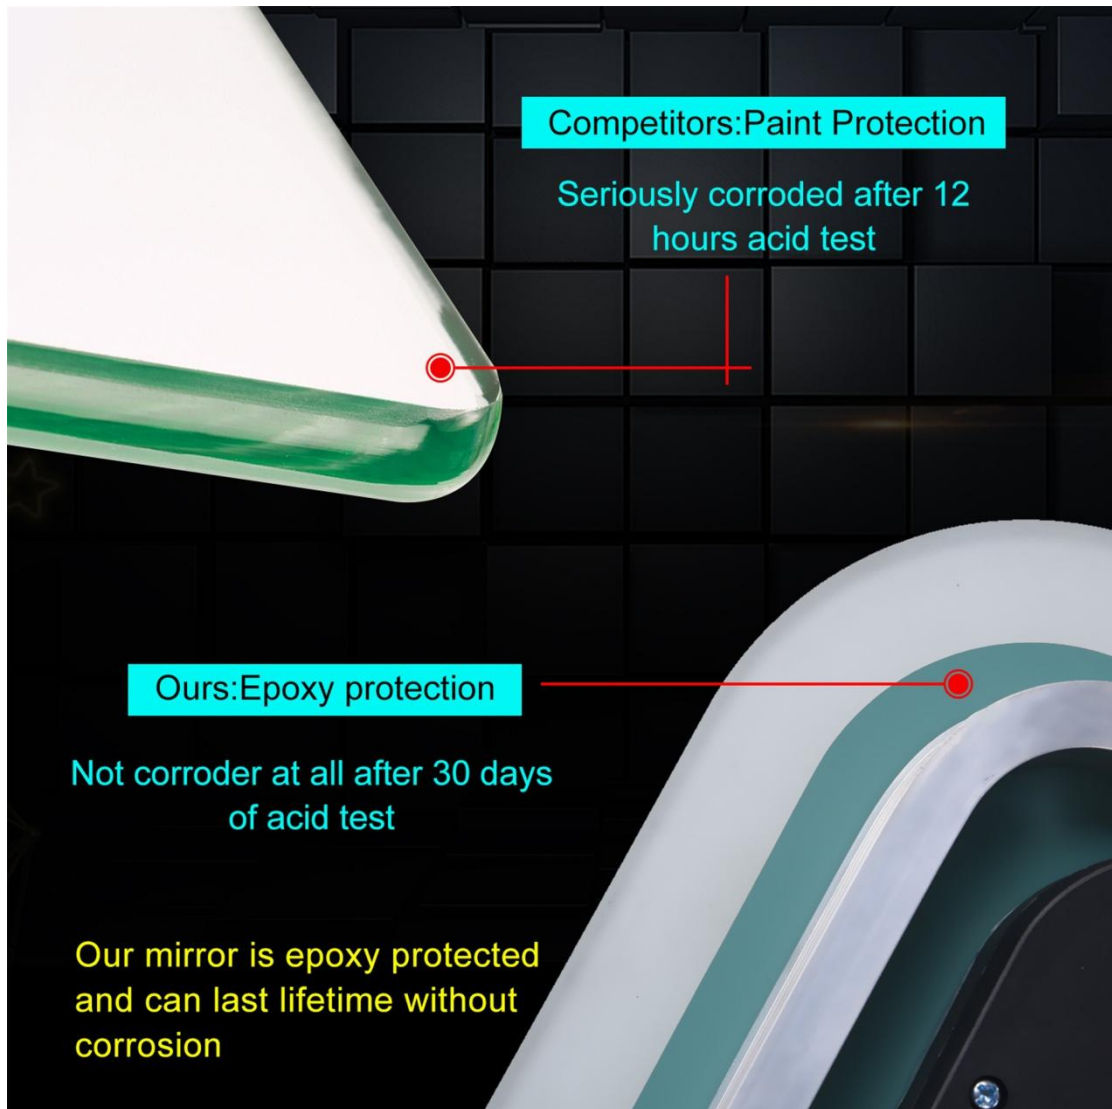

Wall Mounted LED Bathroom Mirror for Home Decoration

Product Introduction

This **Wall Mounted LED Bathroom Mirror for Home Decoration** was the latest invention high quality with CE TUV IP44 and offer 3 years Warranty. It was made up with **5MM copper-free mirror**, and using **UL certified waterproof LED stripe**. We are **manufacturers and suppliers** in **China, who** devoted our selves to Mirror lighting many years, covering most of Europe and the Middle East market. We are expecting become your long-term partner in china.

Product Parameter (Specification)

Specification

Specification	
Item No	Wall Mounted LED Bathroom Mirror for Home Decoration LYS-LEDM-F201
Basic Info.	Size: 600*800 Mm; Copper Free Mirror; IP44; 8mm Width LED Strip.
Input (V)	AC110-230 V

Product Feature And Application

This Classic Design is desirable and handy, **Wall Mounted LED Bathroom Mirror for Home Decoration** will highlight your bathroom decoration, increase grade and efficiency.

Feature:

- ❖ Touch sensor with the function of On/Off
- ❖ 5mm environmental silver mirror, copper free and lead free
- ❖ Special anti-corrosion mirror treatment
- ❖ Fingerprint-free for mirror frosted area
- ❖ Rust resistant white powder coated alu base
- ❖ High brightness and homogeneous lighting
- ❖ High output SMD 2835 LEDs, Energy saving and long life of 30000 hours
- ❖ High Color Rendering Index (CRI>80), ideal for makeup application
- ❖ Built-in electronic LED driver CE / UL certificated
- ❖ IP44 waterproof
- ❖ Easy-hanging installation, and easy for maintenance
- ❖ CE RoHS certificated
- ❖ The size of **Wall Mounted LED Bathroom Mirror for Home Decoration** can be custom-made