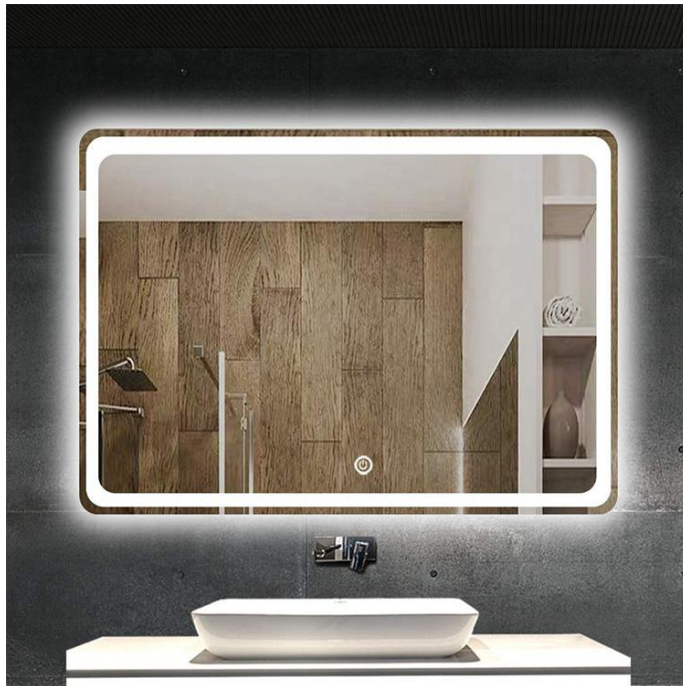

Wall Mounted LED Bathroom Mirror for Home Decoration

We supply **Wall Mounted LED Bathroom Mirror for Home Decoration** with **CE TUV IP44 3 years Warranty**. we devoted ourselves to LED Mirror Light many years, covering most of **Europe** and the **Middle East** market. And we have rich experience in OEM/ODM. We are expecting become your long term partner in china.

Wall Mounted LED Bathroom Mirror for Home Decoration

Product Introduction

This **Wall Mounted LED Bathroom Mirror for Home Decoration** was the latest invention high quality with CE TUV IP44 and offer 3 years Warranty. It was made up with **5MM copper-free mirror**, and using **UL certified waterproof LED stripe**. We are **manufacturers and suppliers** in **China, who** devoted our selves to Mirror lighting many years, covering most of Europe and the Middle East market. We are expecting become your long-term partner in china.

Product Parameter (Specification)

Specification

Specification	
Item No	Wall Mounted LED Bathroom Mirror for Home Decoration LYS-LEDM-F201
Basic Info.	Size: 600*800 Mm; Copper Free Mirror; IP44; 8mm Width LED Strip.
Input (V)	AC110-230 V

Product Feature And Application

This Classic Design is desirable and handy, **Wall Mounted LED Bathroom Mirror for Home Decoration** will highlight your bathroom decoration, increase grade and efficiency.