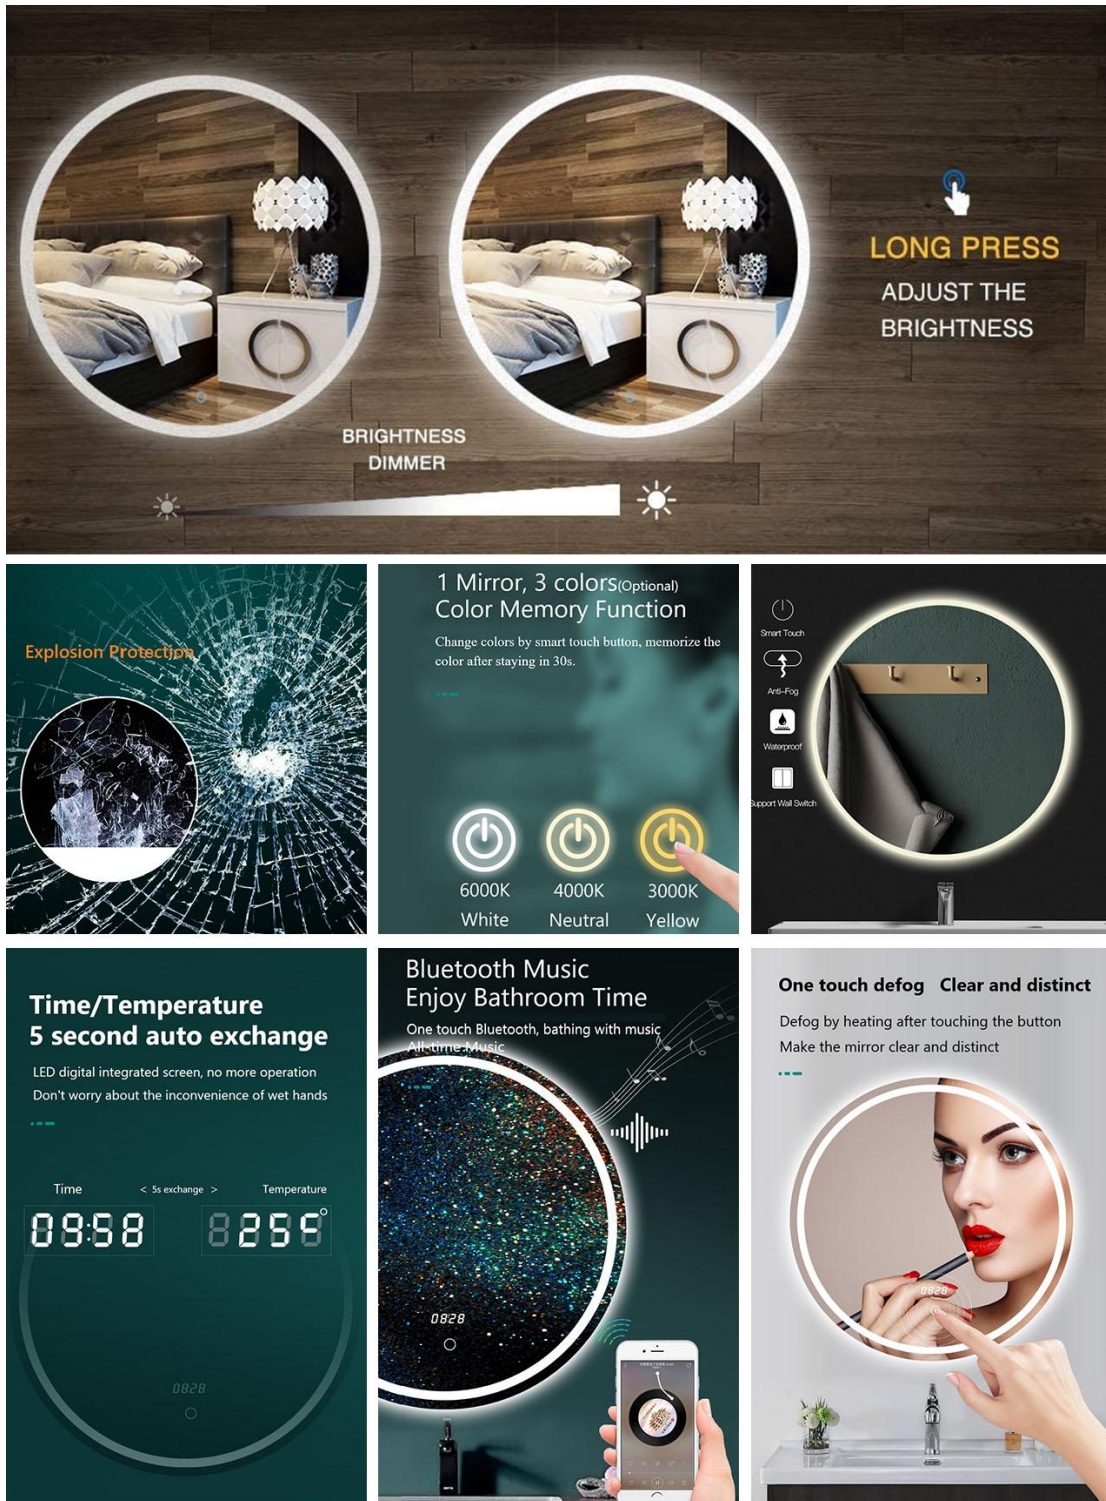

Product Feature And Application

This Classic Design is desirable and handy, **Round LED Bathroom Mirror with Single Touch** will highlight your bathroom decoration, increase grade and efficiency.

Feature:

- ❖ Touch sensor with the function of On/Off
- ❖ 5mm environmental silver mirror, copper free and lead free
- ❖ Special anti-corrosion mirror treatment
- ❖ Fingerprint-free for mirror frosted area
- ❖ Rust resistant white powder coated alu base
- ❖ High brightness and homogeneous lighting
- ❖ High output SMD 2835 LEDs, Energy saving and long life of 30000 hours
- ❖ High Color Rendering Index (CRI>80), ideal for makeup application
- ❖ Built-in electronic LED driver CE / UL certificated
- ❖ IP44 waterproof
- ❖ Easy-hanging installation, and easy for maintenance
- ❖ CE RoHS certificated
- ❖ The size of **Round LED Bathroom Mirror with Single Touch** can be custom-made

Round LED Bathroom Mirror with Single Touch can be customized as you NEED:

Optional Functions:

- ❖ Dimming
- ❖ Anti-fogging
- ❖ Explosion proof
- ❖ Three Color Temperature Changing
- ❖ Digital Clock, Temperature Display
- ❖ Bluetooth speakers--Enjoying Music when Bathing

Size: Φ 600*600mm, Φ 800*800mm, Φ 900*900mm, (or Customizable size)

Optional Functions: Touch switch, Defogger, Bluetooth, Time., etc.

Mirror: 5mm copper-free mirror, frameless.

Led Stripe: UL certificated waterproof LED stripe