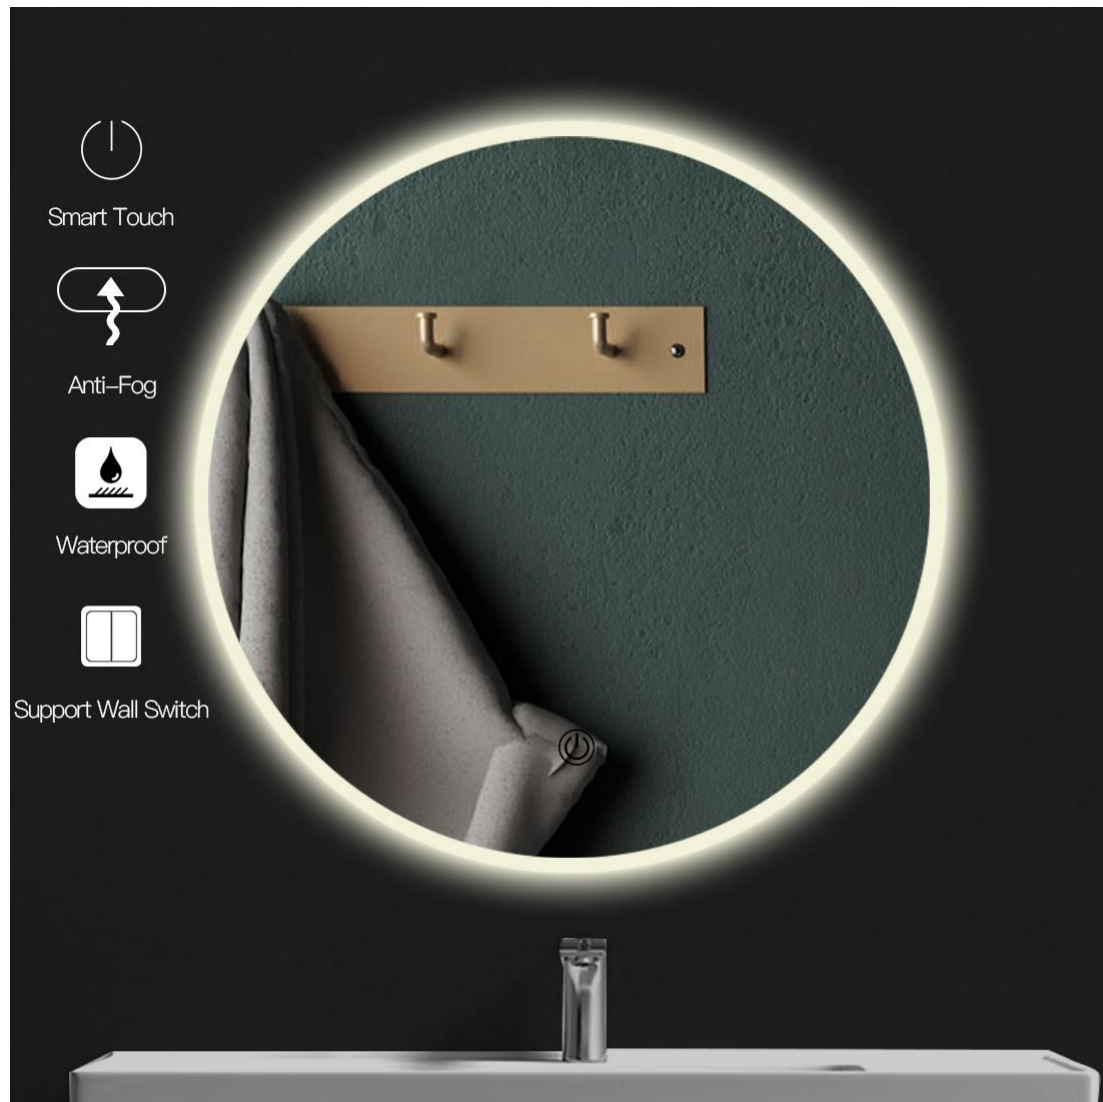

Size: Φ 600*600mm, Φ 800*800mm, Φ 900*900mm, (or Customizable size)

Optional Functions: Touch switch, Defogger, Bluetooth, Time., etc.

Mirror: 5mm copper-free mirror, frameless.

Led Stripe: UL certificated waterproof LED stripe

Color Temp.: 3000K/4000K/6000K

Shape: Round/Circle, or customized

Product Qualification

Every piece of **Round LED Bathroom Mirror with Single Touch** tested and checked by QC team. Only qualified **Round LED Bathroom Mirror with Single Touch** can be shipped.

Strict IPQC FQC QA make sure the best quality to customers.