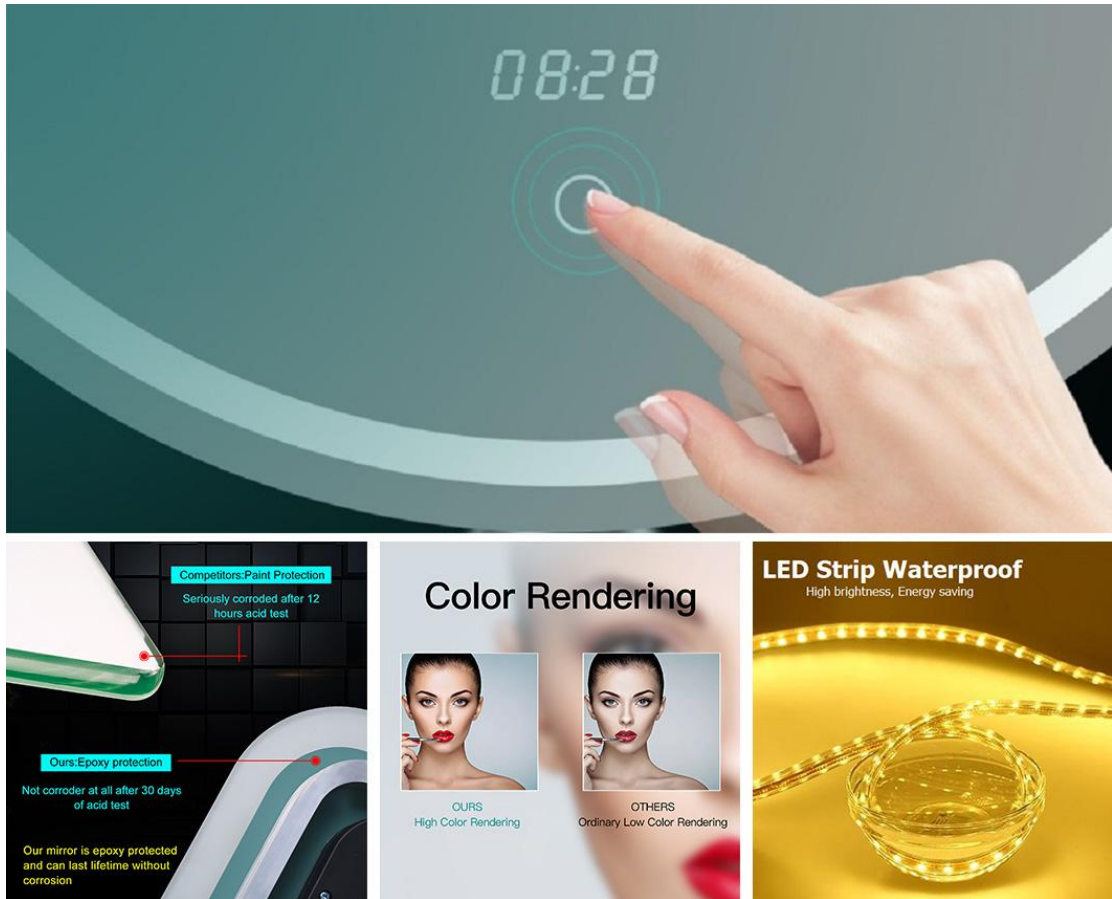

Round LED Bathroom Mirror with Single Touch can be customized as you NEED:

Optional Functions:

- ❖ Dimming
- ❖ Anti-fogging
- ❖ Explosion proof
- ❖ Three Color Temperature Changing
- ❖ Digital Clock, Temperature Display
- ❖ Bluetooth speakers--Enjoying Music when Bathing